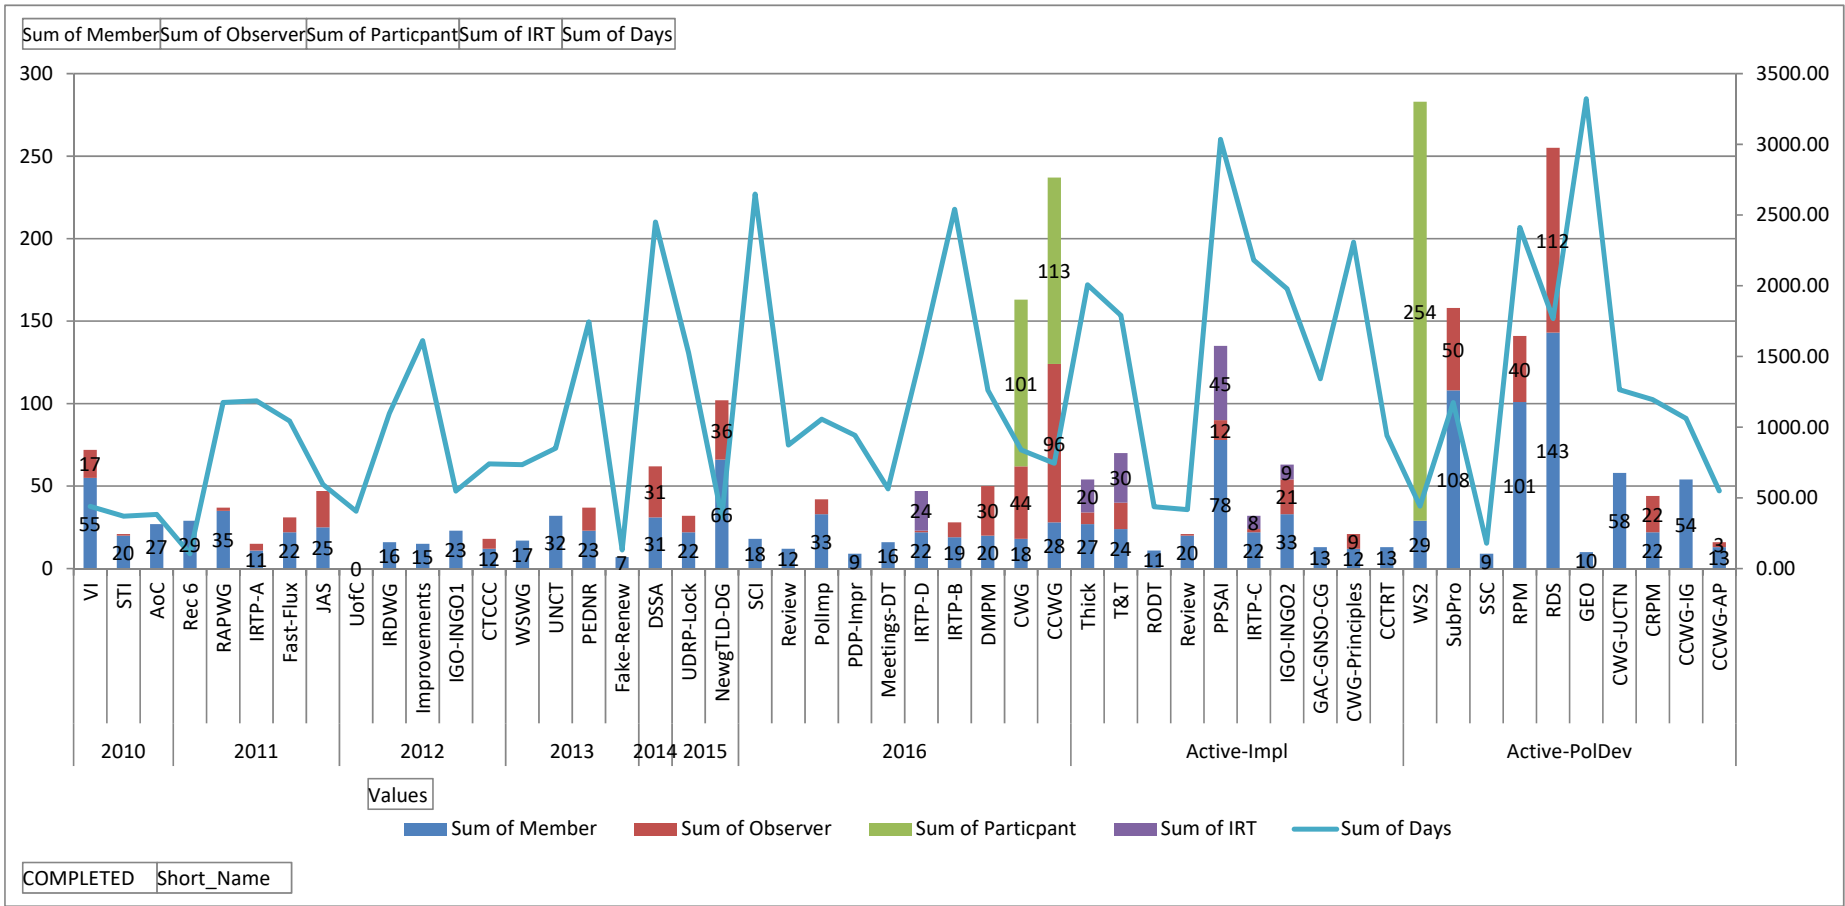

Count of Member

Type

- Former
- IRT
- Member
- Observer
- Participant

F.Y. Completed	Qtr	Short Name
----------------	-----	------------

F.Y. Completed	(All)
Type	(Multiple Items)
Opportunity	(Multiple Items)

Row Labels	Count of Member	Sum of Attend	Sum of Opportunity	Average of Percent
Alan Greenberg	14	482	594	81.6%
James Bladel	13	401	568	70.1%
Avri Doria	13	439	610	67.7%
Michele Neylon	11	237	443	52.9%
Mikey O'Connor	11	356	427	81.7%
Cheryl Langdon-Orr	11	451	547	83.2%
Phil Corwin	9	179	400	42.7%
Volker Greimann	9	198	314	49.0%
Amr Elsadr	9	157	443	46.0%
Paul Diaz	8	199	321	63.8%
Rudi Vansnick	7	61	168	39.2%
Olga Cavalli	7	66	373	20.5%
Evan Leibovitch	7	93	316	22.1%
Greg Shatan	7	260	306	78.7%
Jeff Neuman	7	59	274	27.7%
Kiran Malancharuvil	6	79	146	48.6%
Sara Bockey	6	55	65	79.1%
Jeffrey Eckhaus	6	80	237	36.6%
Tim Ruiz	5	75	184	45.3%
Mike Rodenbaugh	5	47	107	33.7%
Sivasubramanian Muthusamy	5	127	281	40.2%
Kristina Rosette	5	82	166	49.4%
Robin Gross	5	96	203	29.2%
Wolf-Ulrich Knoben	5	117	319	39.9%
Olivier Crépin-Leblond	5	185	334	63.0%
Rafik Dammak	5	104	234	27.3%
Carlos Raul Gutierrez	5	49	178	42.1%
Iliya Bazlyankov	5	28	90	41.5%
Donna Austin	5	91	138	63.1%
Griffin Barnett	5	95	137	62.7%
David Maher	5	80	227	43.4%
Eric Brunner-Williams	5	83	303	26.8%
Tracy Hackshaw	4	40	177	11.8%
Stephanie Perrin	4	82	218	48.5%
Wendy Seltzer	4	19	101	23.4%
Marie-Laure Lemineur	4	47	156	40.6%
Thomas Rickert	4	122	180	53.8%
Mason Cole	4	60	118	44.9%
Rob Golding	4	70	167	34.8%
Michael Palage	4	42	190	25.7%
León Felipe Sánchez	4	90	173	29.4%
Oliver Hope	4	27	184	11.6%
Susan Kawaguchi	4	60	177	43.7%
Kevin Erdman	4	130	181	71.3%
Tony Harris	4	30	145	38.1%
Oswaldo Novoa	4	80	182	43.0%
Phil Buckingham	4	82	147	47.1%
Roger Carney	4	35	58	53.0%
Jonathan Robinson	4	77	184	40.4%
Holly Raiche	4	83	149	57.9%
Jonathan Zuck	4	124	176	65.1%
Chris Chaplow	4	112	181	55.3%