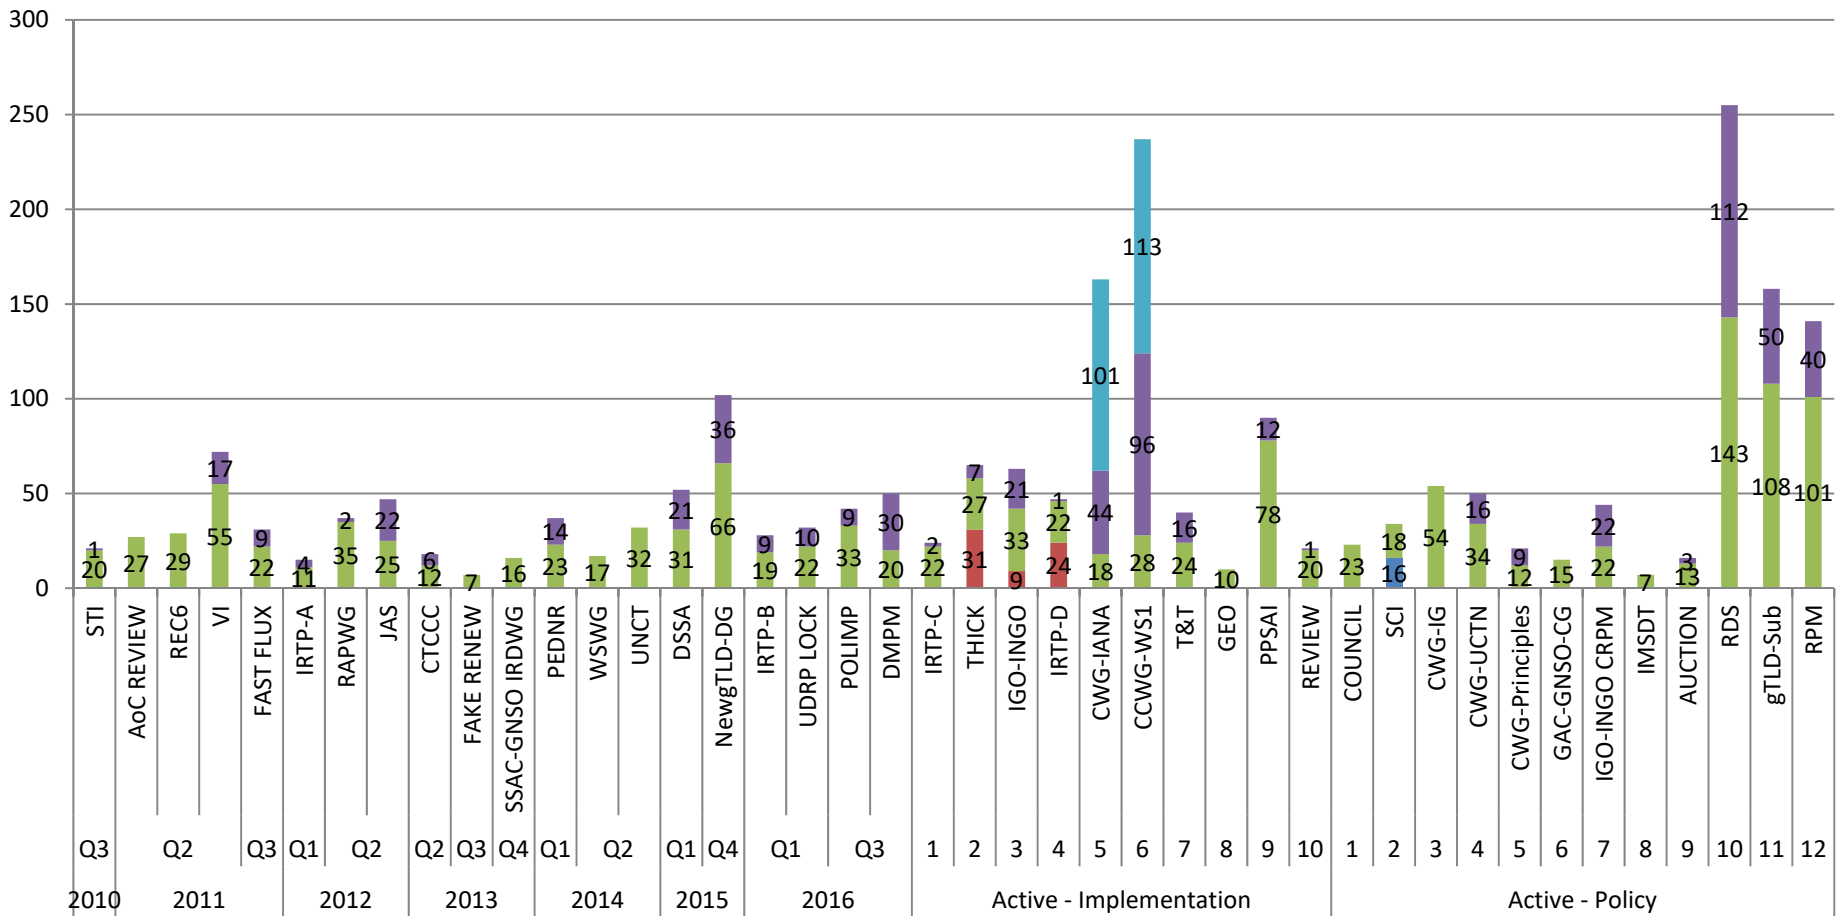

Count of Member

Type

- Former
- IRT
- Member
- Observer
- Participant

F.Y. Completed	Qtr	Short Name
----------------	-----	------------

F.Y. Completed	(All)
Type	(Multiple Items)
Opportunity	(Multiple Items)

Row Labels	Count of Member	Sum of Attend	Sum of Opportunity	Average of Percent
Alan Greenberg	14	482	594	81.6%
James Bladel	13	401	568	70.1%
Avri Doria	13	439	610	67.7%
Michele Neylon	11	237	443	52.9%
Mikey O'Connor	11	356	427	81.7%
Cheryl Langdon-Orr	11	451	547	83.2%
Phil Corwin	9	179	400	42.7%
Volker Greimann	9	198	314	49.0%
Amr Elsadr	9	157	443	46.0%
Paul Diaz	8	199	321	63.8%
Rudi Vansnick	7	61	168	39.2%
Olga Cavalli	7	66	373	20.5%
Evan Leibovitch	7	93	316	22.1%
Greg Shatan	7	260	306	78.7%
Jeff Neuman	7	59	274	27.7%
Kiran Malancharuvil	6	79	146	48.6%
Sara Bockey	6	55	65	79.1%
Jeffrey Eckhaus	6	80	237	36.6%
Tim Ruiz	5	75	184	45.3%
Mike Rodenbaugh	5	47	107	33.7%
Sivasubramanian Muthusamy	5	127	281	40.2%
Kristina Rosette	5	82	166	49.4%
Robin Gross	5	96	203	29.2%
Wolf-Ulrich Knoben	5	117	319	39.9%
Olivier Crépin-Leblond	5	185	334	63.0%
Rafik Dammak	5	104	234	27.3%
Carlos Raul Gutierrez	5	49	178	42.1%
Iliya Bazlyankov	5	28	90	41.5%
Donna Austin	5	91	138	63.1%
Griffin Barnett	5	95	137	62.7%
David Maher	5	80	227	43.4%
Eric Brunner-Williams	5	83	303	26.8%
Tracy Hackshaw	4	40	177	11.8%
Stephanie Perrin	4	82	218	48.5%
Wendy Seltzer	4	19	101	23.4%
Marie-Laure Lemineur	4	47	156	40.6%
Thomas Rickert	4	122	180	53.8%
Mason Cole	4	60	118	44.9%
Rob Golding	4	70	167	34.8%
Michael Palage	4	42	190	25.7%
León Felipe Sánchez	4	90	173	29.4%
Oliver Hope	4	27	184	11.6%
Susan Kawaguchi	4	60	177	43.7%
Kevin Erdman	4	130	181	71.3%
Tony Harris	4	30	145	38.1%
Oswaldo Novoa	4	80	182	43.0%
Phil Buckingham	4	82	147	47.1%
Roger Carney	4	35	58	53.0%
Jonathan Robinson	4	77	184	40.4%
Holly Raiche	4	83	149	57.9%
Jonathan Zuck	4	124	176	65.1%
Chris Chaplow	4	112	181	55.3%