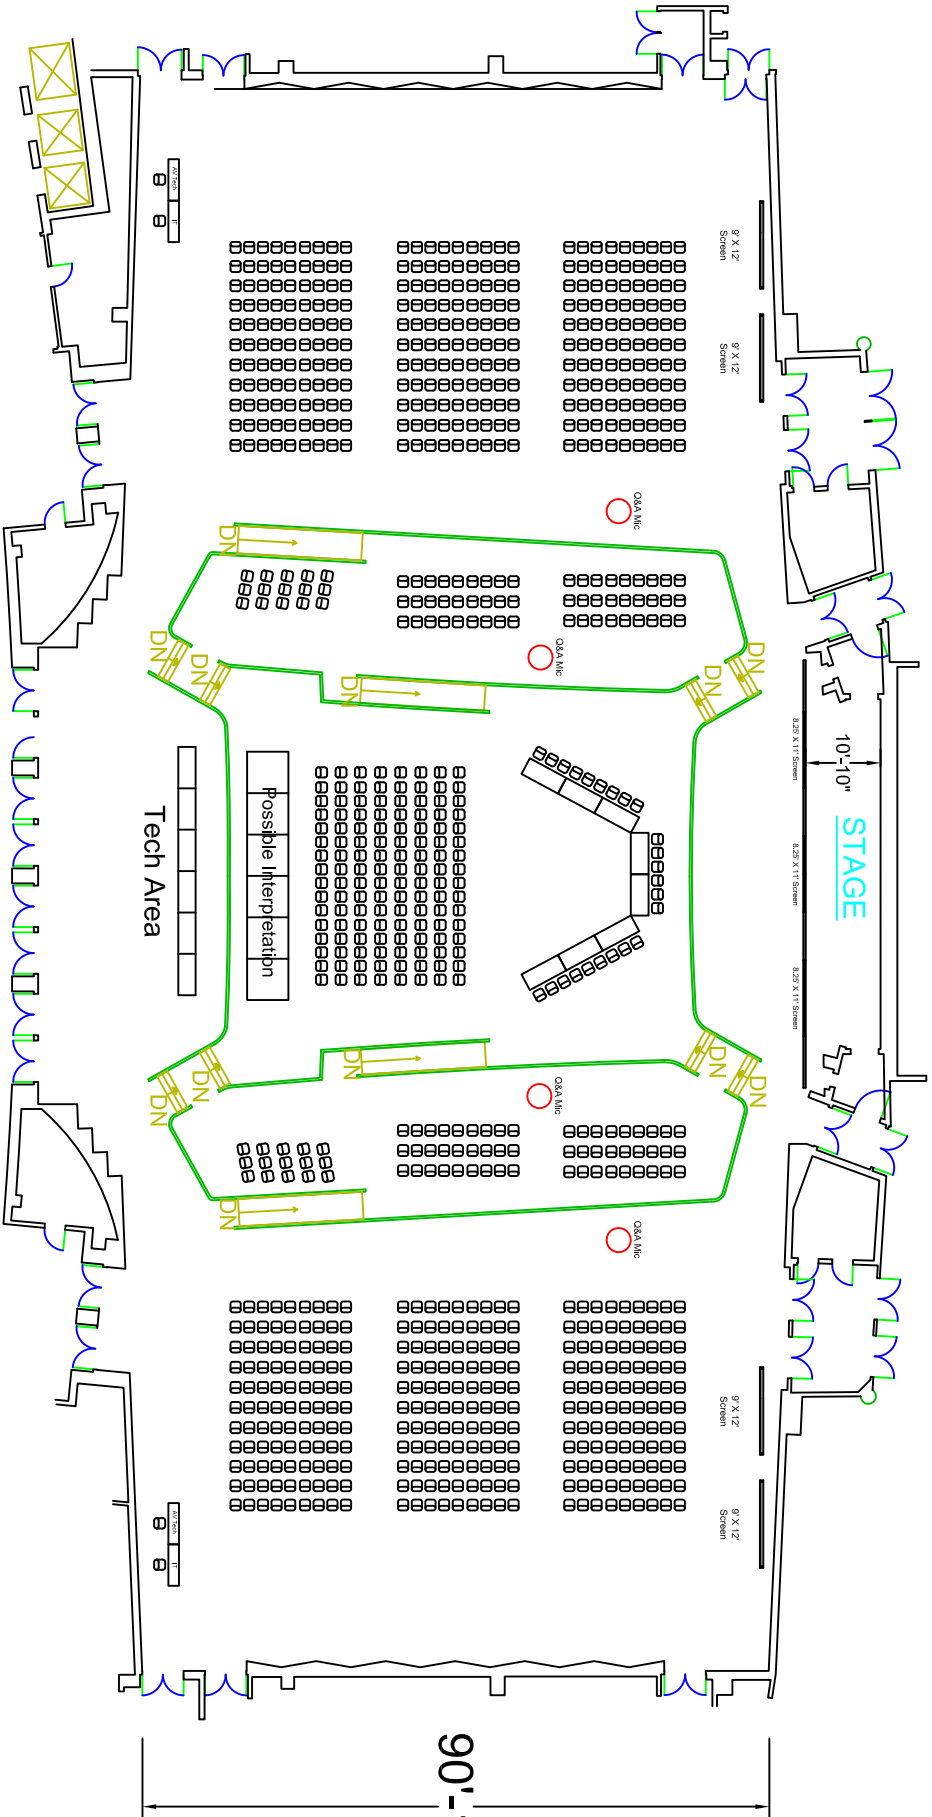

SANTA MONICA RM

LOS ANGELES RM

BEVERLY HILLS RM

232'-1"

90'-1"

Public Forum with U on Floor, total seating 884