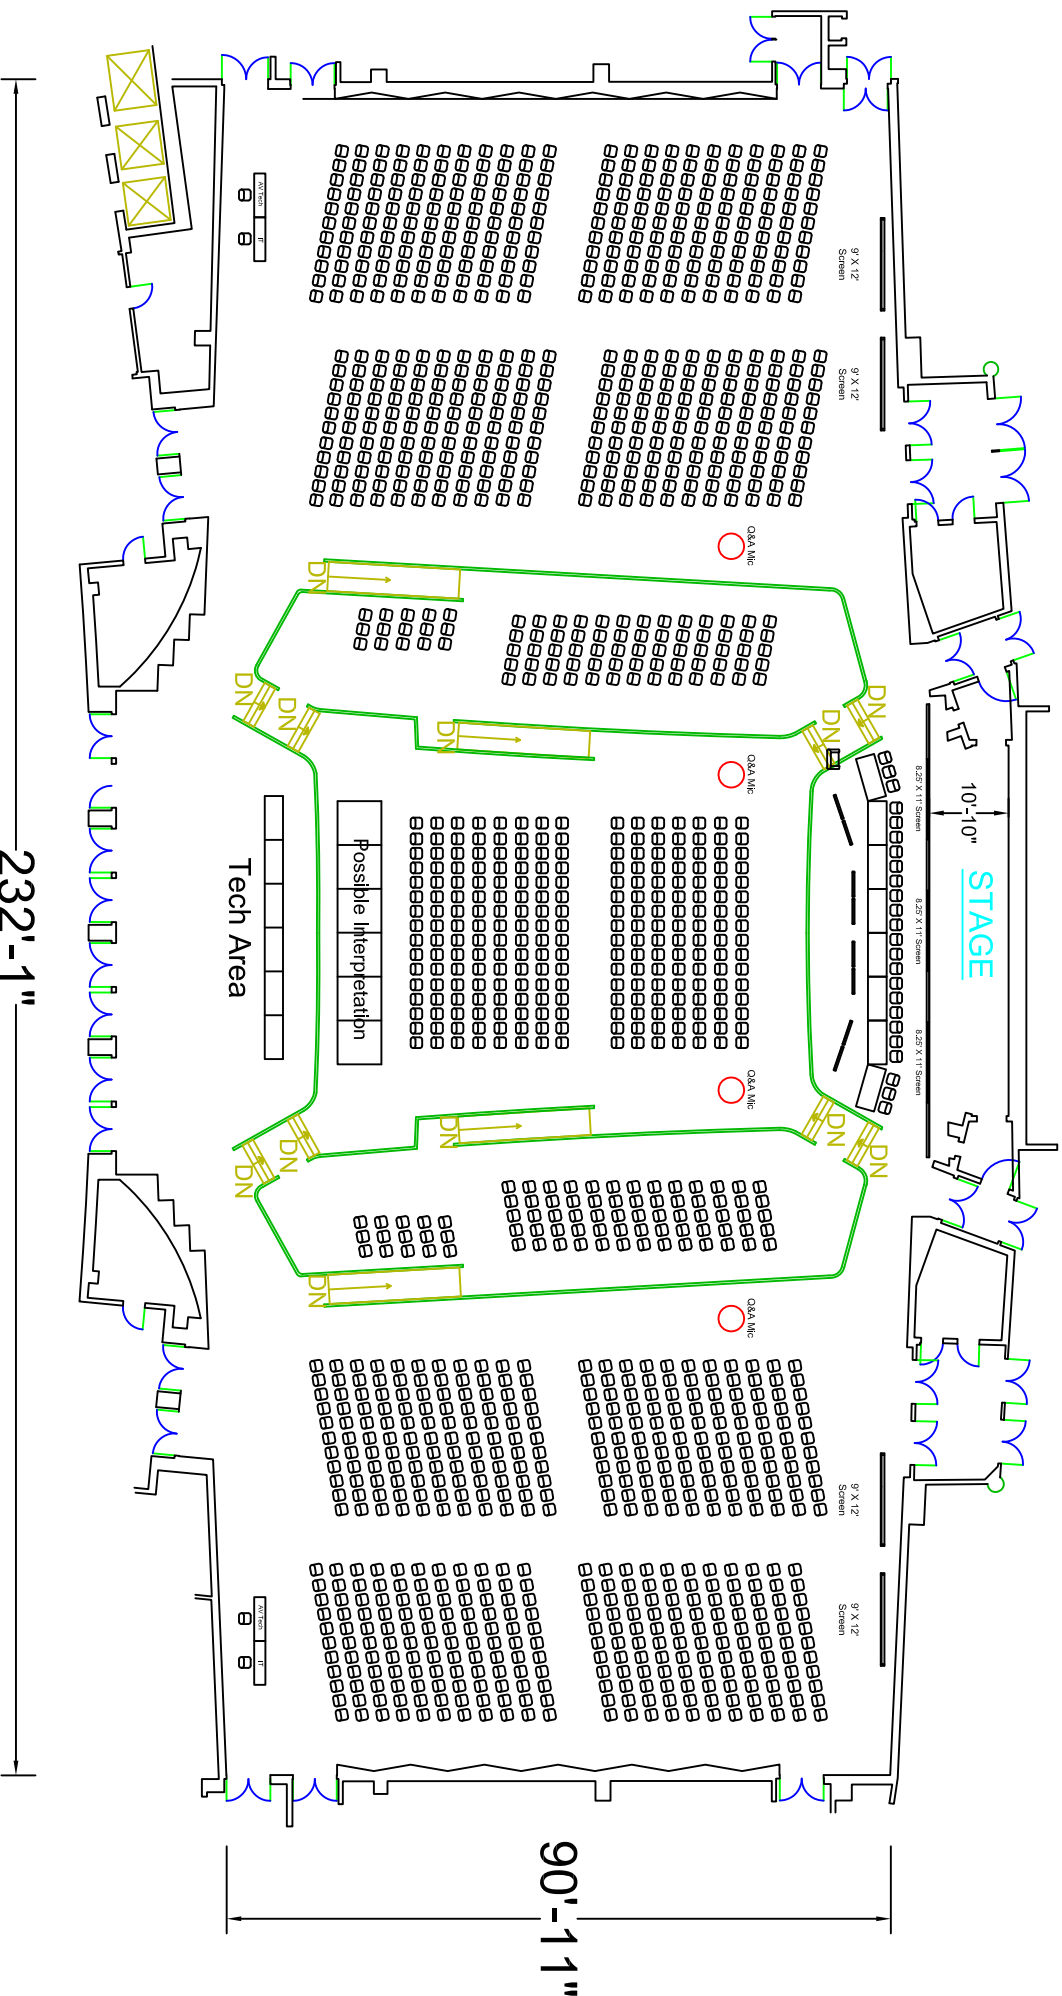

SANTA MONICA RM

LOS ANGELES RM

BEVERLY HILLS RM

Public Forum with U on Stage, total seating 1368  
(seating shown as full for opening)