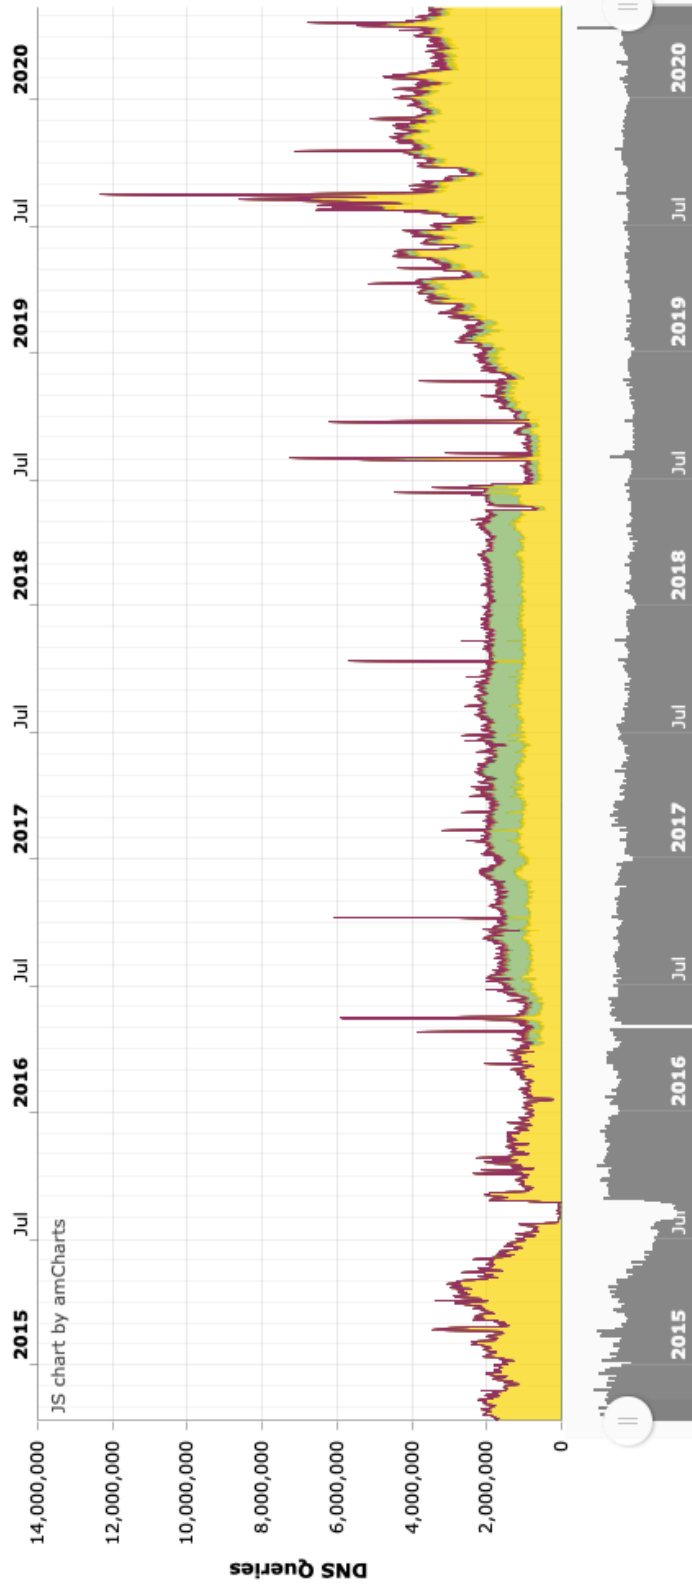

## A and J Root Traffic for MAIL

Close