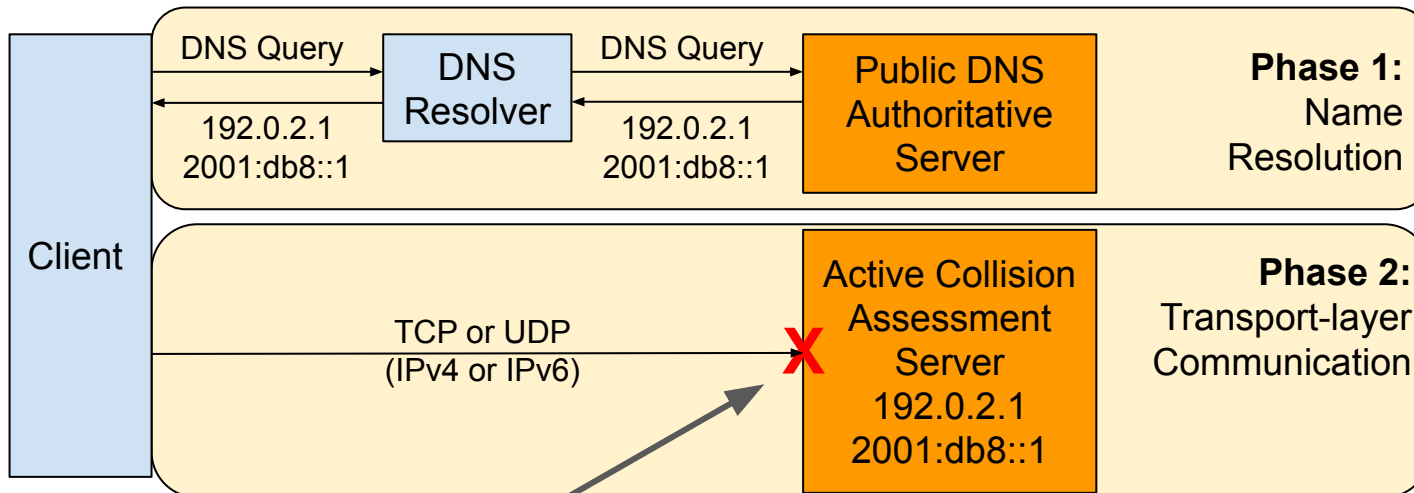

Active Collision Assessment

Alerting effectiveness/coverage: no change
Impact: unknown
Operational continuity: no change
Privacy: ---

User experience: --
Root cause identification: +
Telemetry: +++
IPv6: +

Active Collision Assessment - Reject-All

Alerting effectiveness/coverage: no change

Impact: unknown

Operational continuity: no change

Privacy: -

User experience: no change

Root cause identification: +

Telemetry: +++