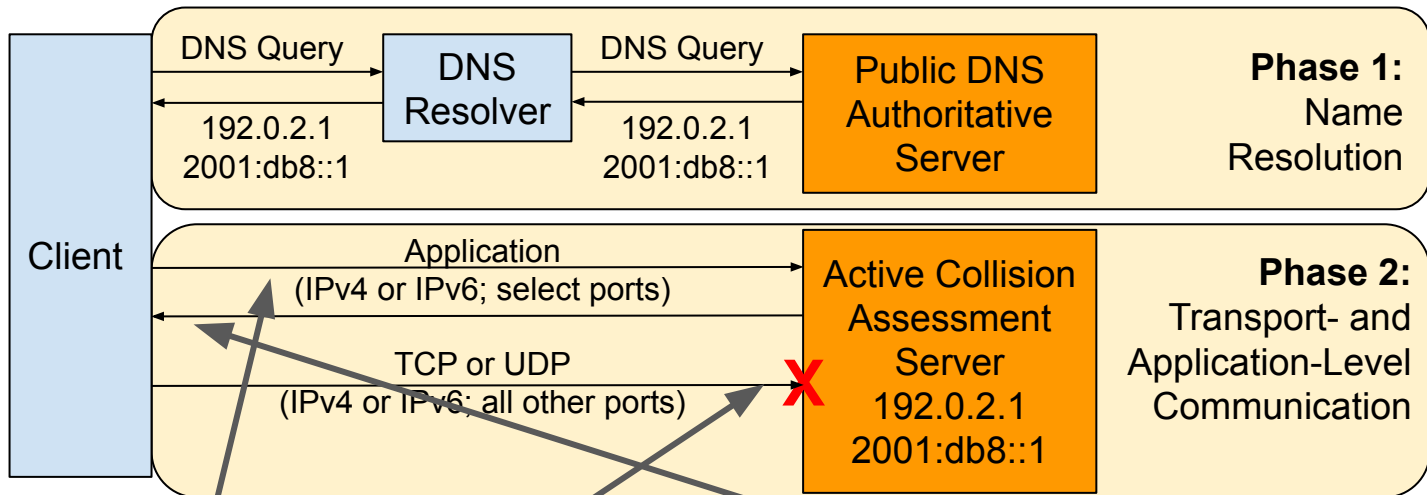

Active Collision Assessment

Alerting effectiveness/coverage: no change
Impact: unknown
Operational continuity: no change
Privacy: ---

User experience: --
Root cause identification: +
Telemetry: +++
IPv6: +

Active Collision Assessment - Reject-All

Alerting effectiveness/coverage: no change

Impact: unknown

Operational continuity: no change

Privacy: -

User experience: no change

Root cause identification: +

Telemetry: +++